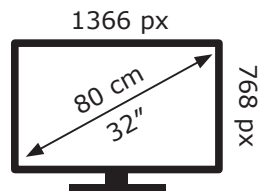

ENERG 

LG Electronics

32LT340CBZB

27 kWh/1000h

2019/2013