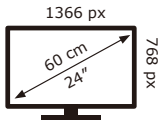

PHILIPS

24HFL4518/12

17 kWh/1000h

ABCD **E**FG

16 kWh/1000h

2019/2013

PHILIPS

24HFL4518/12

17 kWh/1000h

ABCD **E**FG

16 kWh/1000h

2019/2013